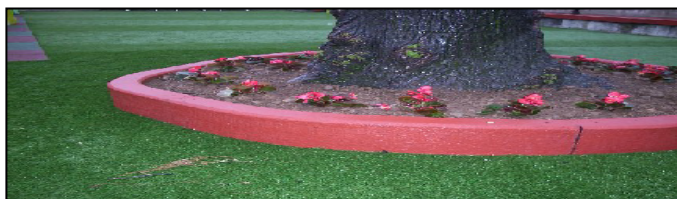

SAFE-BORDER

Safety border with double density for delimitation of football pitches and playground areas. Certified by Labo Sport.

Composition

Main body in foam rubber externally covered by EPDM rubber granules (black version in sbr rubber)

Utilization

Perimeter safety board around football pitches, children playgrounds, sport facilities, sandboxes, flower beds, paths and walkways in schools, parks, rest homes, places with the presence of children or elderly people

Laying

Glued by one or two components polyurethane adhesive to concrete, asphalt, wood, rubber or by mechanical fixing to soil

Technical details

Dimensions mm. 980 x 95 x h. 90. Any other sizes available on request