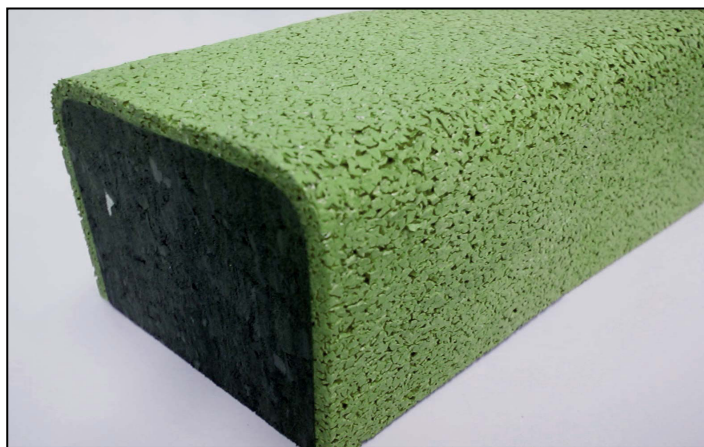

SAFE-BORDER

Safety border with double density for delimitation of football pitches and playground areas. Certified by Labo Sport.

Composition

Main body in foam rubber externally covered by EPDM rubber granules (black version in sbr rubber)

Laying

Glued by one or two components polyurethane adhesive to concrete, asphalt, wood, rubber or by mechanical fixing to soil

Technical details

Dimensions mm. 980 x 95 x h. 90. Any other sizes available on request

Features significant reduction of trauma in case of impact
 protection H.I.C.=1000 at m. 5,30 certified by Labo Sport
 suitable for outside
 it resists to atmospheric agents
 excellent elasticity and shock absorption
 easily bendable up to about 20 °

Color	Price
Black	€ 22,00/pc.
Red	€ 30,70/pc.
Green	€ 31,20/pc.
Synthetic grass	€ 22,00/pc.

Color	Price
Corallo	€ 26,20/pc.
Zaffiro	€ 26,20/pc.
Smeraldo	€ 26,20/pc.

Colors

Black

Red

Green

synthetic grass

Corallo