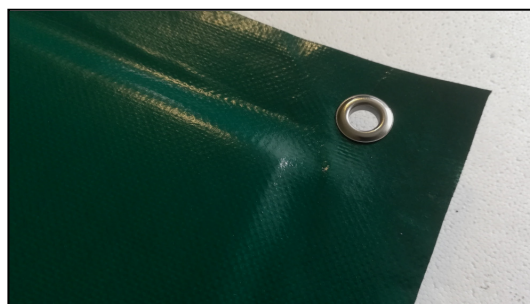

eco-SOFT BAG

Mattress of agglomerate of polyurethane foam wrapped in a washable rubberized bag with inox rings to fix to walls and fences

Composition

Mattress in agglomerate of polyurethane foam wrapped in a washable rubberized bag. Inox rings are fitted along borders to fix protection to walls and fences.

Utilization

To prevent impact traumas against walls and fences of gyms and sport facilities

Laying

On Walls: by fixings anchors. On fences: hanged by plastic cable ties

technical details

<i>Dimensions</i>	standard panels mm. 2.000 x 1.200. Inox rings are fitted along 3 borders (1 ring every 30 cm.)
<i>Thickness</i>	inside mattress 30 mm.
<i>Weight</i>	about 9 kg.
<i>Features</i>	trauma significant reduction in case of impact waterproof and washable surface Fire reaction (for inside model): fire reaction class 1 fabric coating, internal padding in compliance with FMV SS 302

Available colors :

red

light blue

light grey

green

Other colors available for minimum 160 sqm.

	Price per piece	Price per sqm.
Panel mm. 2.000 x 1.200	€ 99,00	€ 41,25

We can also supply panels with measures on request. Please, ask for a quote specifying size and number of panels